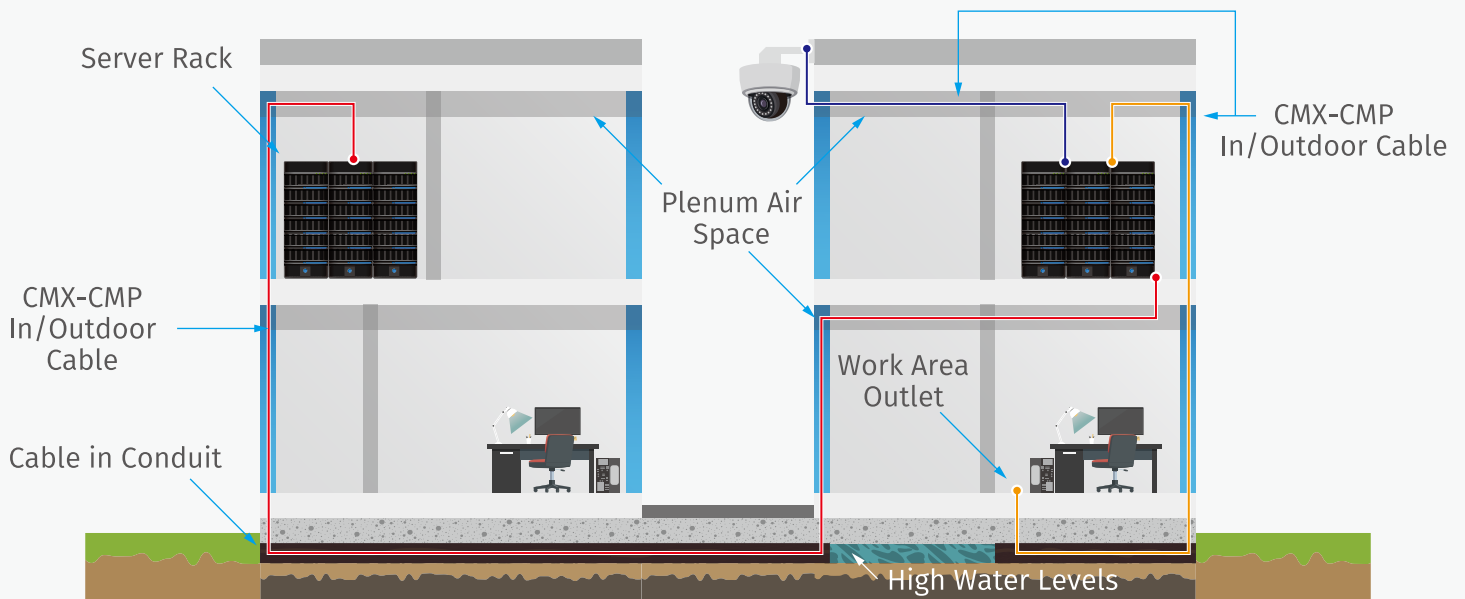

Certification:

UL 444 (E142890): CMX, CM, CMP, CMX outdoor, CMX outdoor-CM, CMX outdoor-CMP

UL 13 (E122980): CL2X, CL3X, CL2, CL3, CL2P, CL3P and PLTC