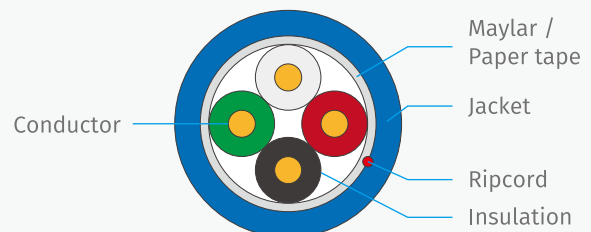

Speaker Cable

- For the electrical connections between speakers and amplifier sources.
- **Certification:** CM, CMR, CMP, CL2, CL3, CL3R, CL3P