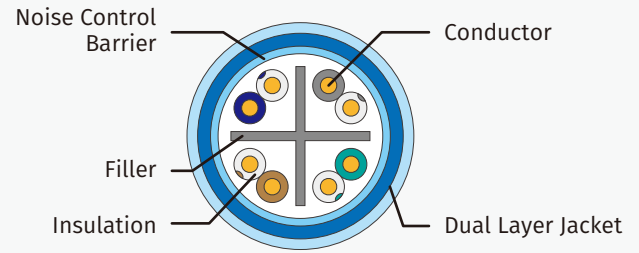

CMX outdoor - CMP Cable

- Dual layer overall jacket.
- Designed for all-in-one indoor plenum and outdoor CMX cable.
- Can be pulled from the outdoors into the indoor directly.
- UTP(VTP) with Noise Control Barrier providing good protection from EMI noise.
- Cat.6 and Cat.6A performance.

Certification: UL 444(E142890) CMX, CM, CMP, CMX outdoor, CMX outdoor-CM, CMX outdoor-CMP
UL 13(E122980) CL2X, CL3X, CL2, CL3, CL2P, CL3P and PLTC

UTP Cat.6A Direct Burial Cable

- Outdoor and direct burial purposes with gel-filled.
- Heavy pressure resistance and waterproof.
- Direct buried in smart green house, building to building applications.
- Dual-layer jacket with overall noise control barrier design to reduce alien crosstalk.