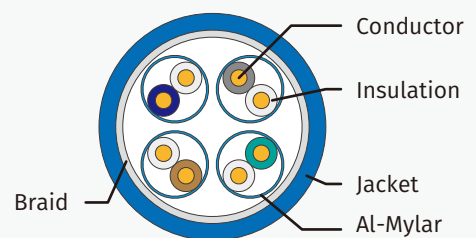

Certification: UL 444(E142890) CMX, CM, CMP, CMX outdoor, CMX outdoor-CM, CMX outdoor-CMP
UL 13(E122980) CL2X, CL3X, CL2, CL3, CL2P, CL3P and PLTC

UTP Cat.6A Direct Burial Cable

- Outdoor and direct burial purposes with gel-filled.
- Heavy pressure resistance and waterproof.
- Direct buried in smart green house, building to building applications.
- Dual-layer jacket with overall noise control barrier design to reduce alien crosstalk.

HDBaseT3.0 Cable

More suitable for high-frequency video and audio data transmission.

- Transmit HDMI 2.0 uncompressed 4K/60Hz/4:4:4 audio and video.
- Support 4K HDR10+ Video and DOLBY VISION audio formats.
- Upgrade to 10G BaseT (Cat6A) Ethernet.