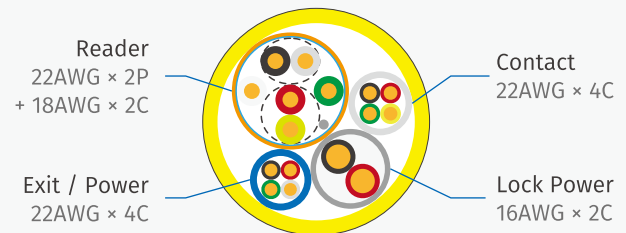

Applications

High Temperature Wire

- Heat resistance, Oil resistance, Chemical resistance, Weather resistance, Non-flammable, Electrical stability.
- Temperatures ranging from -200°C to +250°C.
- **Certification:**
FEP: UL style 1330,1331,1332,10064
PFA: UL style 1726,1727, 10064,10231, 10362
ETFE: UL style 1867, 10064, 10231
- **Application:** Chemical, electrical, automobile and medical applications

Lighting Control Cable

- Riser and Plenum are available.
- **Certification:** CL3R, CMR / CL3R, CMP

Access Control Cable

- All in a single cable:
Card Reader, Door Contact, Request to exit and lock power, device connectivity in a single cable.
- **Certification:** CMP & CMR 75°C 300V