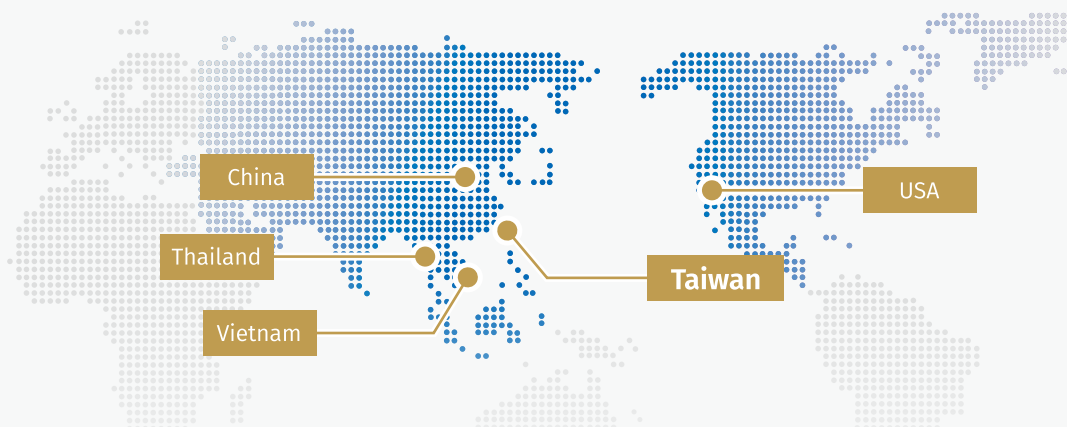

Certification:

UL 444 (E142890): CMX, CM, CMP, CMX outdoor, CMX outdoor-CM, CMX outdoor-CMP

UL 13 (E122980): CL2X, CL3X, CL2, CL3, CL2P, CL3P and PLTC

Global Locations

Established: Taiwan @1978 | Taipei & Chungli