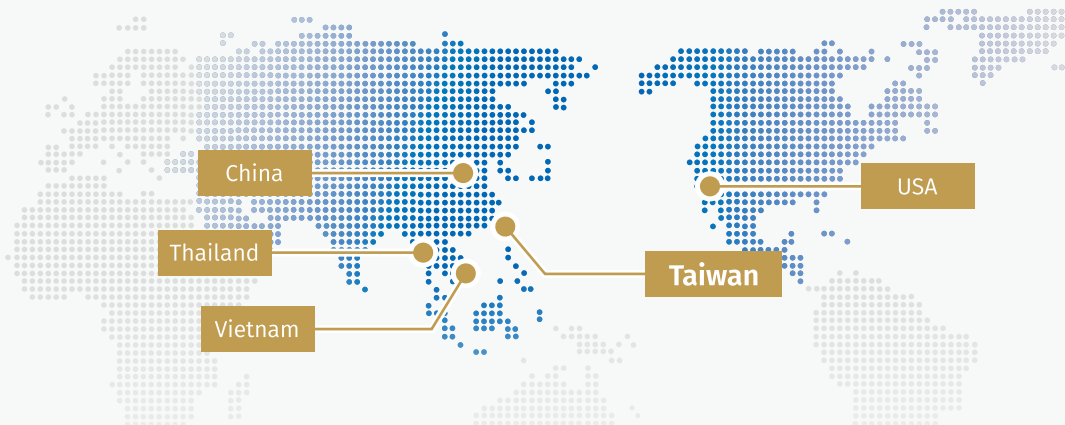

Technical Support

CCCA, TIA, BICSI Member

Experienced OEM MFR

**Products are certified by
International Lab**

Product Diversity

Global Locations

Established: Taiwan @1978 | Taipei & Chungli

Taiwan HQ - Taipei
WONDERFUL HI-TECH CO., LTD.