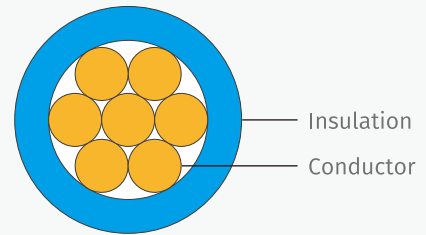

High Temperature Wire

- Heat resistance, Oil resistance, Chemical resistance, Weather resistance, Non-flammable, Electrical stability.
- Temperatures ranging from -200°C to +250°C.
- **Certification:**
  FEP: UL style 1330,1331,1332,10064
  PFA: UL style 1726,1727, 10064,10231, 10362
  ETFE: UL style 1867, 10064, 10231
- **Application:** Chemical, electrical, automobile and medical applications