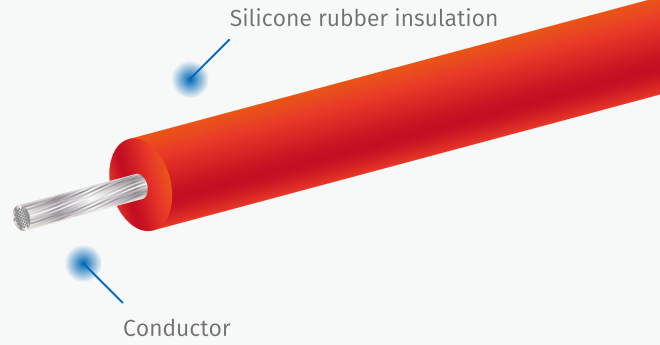

Silicone Rubber Wire

- Designed for internal wiring in electrical and medical equipment which requires high temperature and voltage.
- Temperature rating : 150°C
- Voltage rating: 5KV
- UL style: 3239

About Wonderful HI-TECH

45+
years of reliable partnership

Global presence in
5 countries

Manufacturing
7+ categories of products

Supporting a variety of
specifications of cable

Why Choose Us?

Wonderful Hi-Tech Advantages

Multi-Site Manufacturing
(Taiwan/China/Thailand/Vietnam)

Technical Support

CCCA, TIA, BICSI Member

Experienced OEM MFR

**Products are certified by
International Lab**

Product Diversity