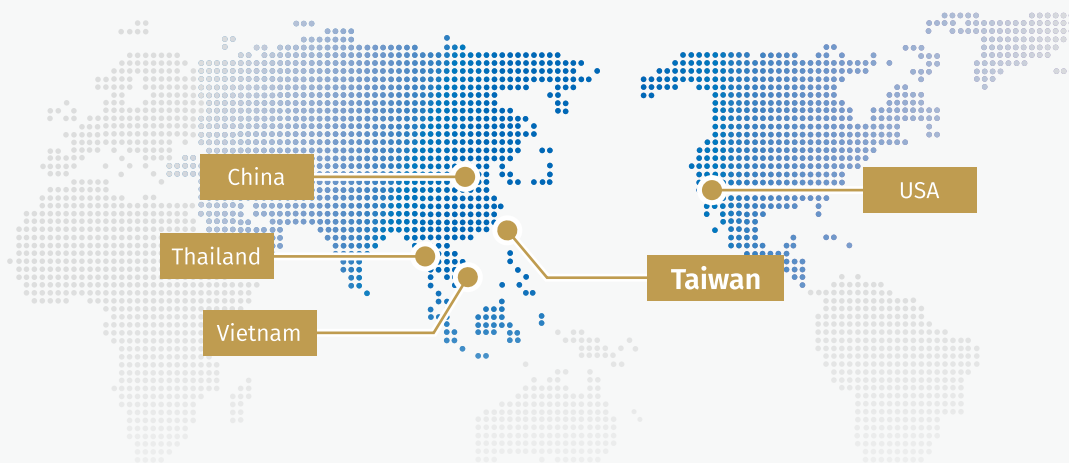

Multi-Site Manufacturing
(Taiwan/China/Thailand/Vietnam)

Technical Support

CCCA, TIA, BICSI Member

Experienced OEM MFR

**Products are certified by
International Lab**

Product Diversity

Global Locations

Established: Taiwan @1978 | Taipei & Chungli