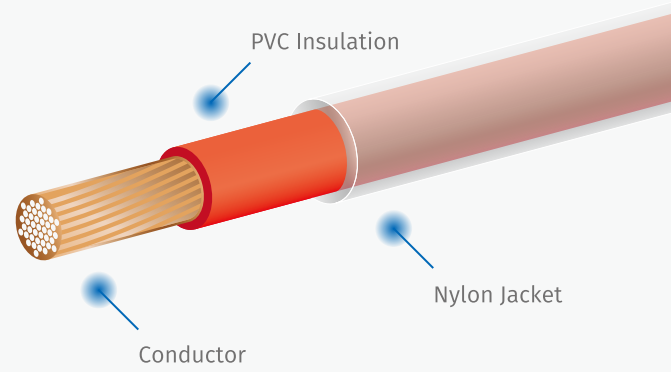

Nylon wire (THHN/THWN)

- Excellent corrosive resistance, oil and gasoline resistance.
- Abrasion resistance and heat resistance.
- Rated temperature: 90°C dry and 75°C wet.
- Rated voltage: 600V

Applications