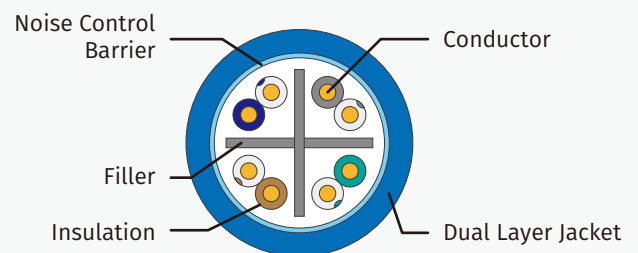

Certification: UV CMP-LP (0.6A) 120W, CMR-LP (0.5A) 100W

www.wontex.com