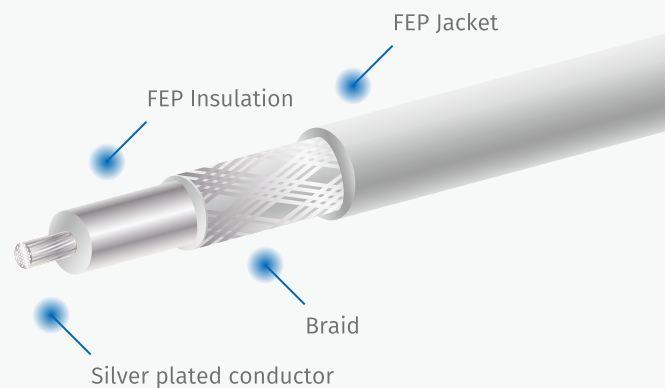

Applications

RF Coaxial Cable

- Mini size, extremely flexible
- Silver plated conductors provide excellent attenuation stability and prevent conductor oxidation.
- Minimizing attenuation changes over time.