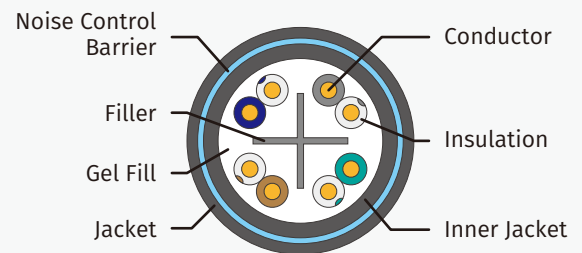

Certification: UV test 720HR, UL 13 Sec.35(crushinh test, 1000 lb)

-40°C Weather Resistant Cable

Special jacket material and overall design can withstand -40°C @ 4Hr cold impact test.

Certification: UL CITS -40°C @ 4hr Cold impact (GR-3164)