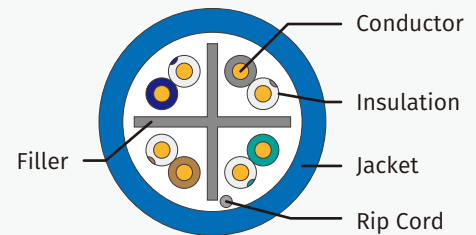

CMX outdoor - CMP Cable

- Dual layer overall jacket.
- Designed for all-in-one indoor plenum and outdoor CMX cable.
- Can be pulled from the outdoors into the indoor directly.
- UTP(VTP) with Noise Control Barrier providing good protection from EMI noise.
- Cat.6 and Cat.6A performance.

Certification: UL 444(E142890) CMX, CM, CMP, CMX outdoor, CMX outdoor-CM, CMX outdoor-CMP
UL 13(E122980) CL2X, CL3X, CL2, CL3, CL2P, CL3P and PLTC

UTP Cat.6A Direct Burial Cable

- Outdoor and direct burial purposes with gel-filled.
- Heavy pressure resistance and waterproof.
- Direct buried in smart green house, building to building applications.
- Dual-layer jacket with overall noise control barrier design to reduce alien crosstalk.

Certification: UV test 720HR, UL 13 Sec.35(crushinh test, 1000 lb)

-40°C Weather Resistant Cable

Special jacket material and overall design can withstand -40°C @ 4Hr cold impact test.

Certification: UL CITS -40°C @ 4hr Cold impact (GR-3164)

HDBaseT3.0 Cable

More suitable for high-frequency video and audio data transmission.

- Transmit HDMI 2.0 uncompressed 4K/60Hz/4:4:4 audio and video.
- Support 4K HDR10+ Video and DOLBY VISION audio formats.
- Upgrade to 10G BaseT (Cat6A) Ethernet.

Certification: UL13 Sec.35 (Crushing Test, 1000 lb), UV resistance for 720 hours.

3.0
Standard (70M)

3.0
Premium (100M)

and more ...

Wonderful Hi-Tech Co., Ltd. (HQ)

No. 72, Wugong 6th Road, New Taipei Industrial Park, Wugu District,
New Taipei City, Taiwan

Web www.wontex.com

Tel +886-2-2298-8033

Mail sales@wontex.com.tw