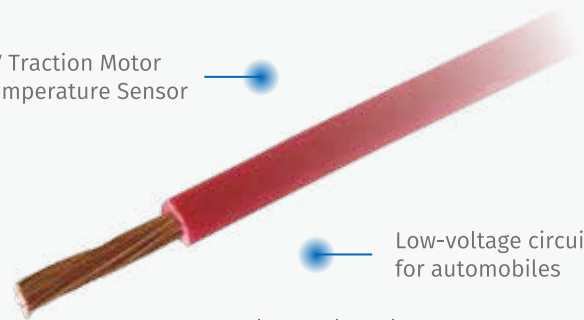

Automobile Wire

For more info
Scan here!

EV traction motor temperature sensing
Ni clad or tinned copper with PFA insulation
Temperature range: -40 to 260°C
Non-flammable PFA wire
287°C x 168 hr (7-day) aging test
Reliability tests including exposure to 5% NaCl solution at temperature ranging from -15°C to +85°C for 168 hrs, exposure to 200°C for 1000 hrs
-40°C to +200°C for 1000 cycles

EV Traction Motor Temperature Sensor

Low-voltage circuits for automobiles

Ethernet-based automation connectivity

Features

Certification