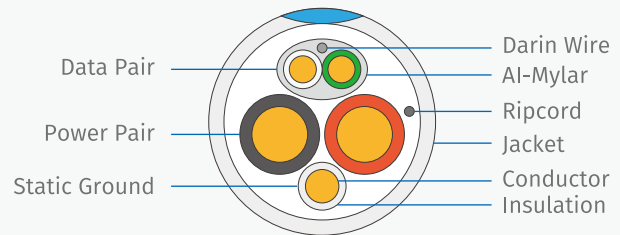

Lighting Control Cable

- Riser and Plenum are available.
- **Certification:** CL3R, CMR / CL3R, CMP