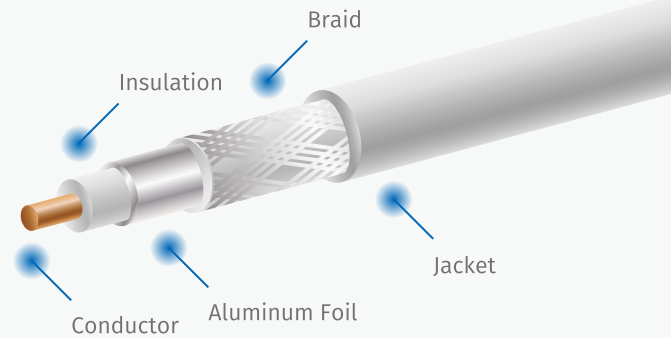

Coaxial Cable

- Provide reliable, high-quality signal transmission while ensuring the safety of the building's occupants in the event of a fire.
- BC or CCS conductor, Dual or Quad shield available.
- Cable designed for use in buildings with a plenum space or riser space.